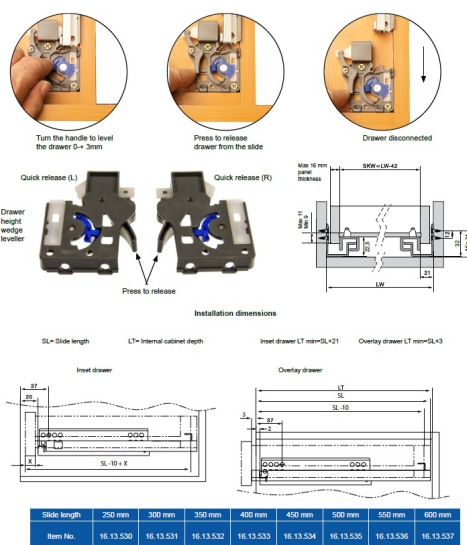

PRODUCT SHEET

Description:

Invis. Semi Ext. Slide, Self closing, Pre-Zinc, 600mm, W/Quick Release & Inner Dampers

Item number:

16.13.537-0

Units	Box	Carton	HS Code	Barcode
Pair	1	10	8302420090	
				5704866001120