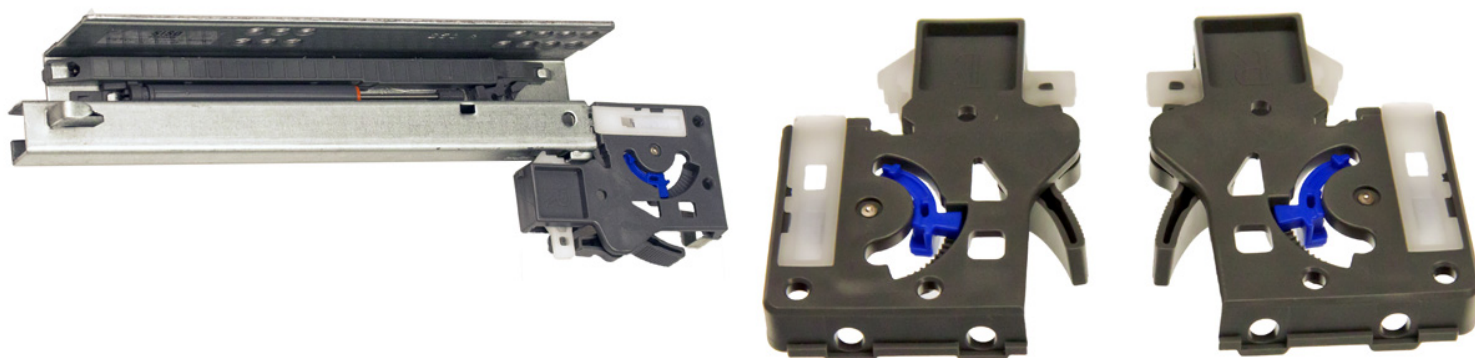

PRODUCT SHEET

Description:

Invis. Semi Ext. Slide, Self closing, Pre-Zinc, 600mm, W/Quick Release & Inner Dampers

Item number:

16.13.537-0

Units	Box	Carton	HS Code	Barcode
Pair	1	10	8302420090	
				5704866001120