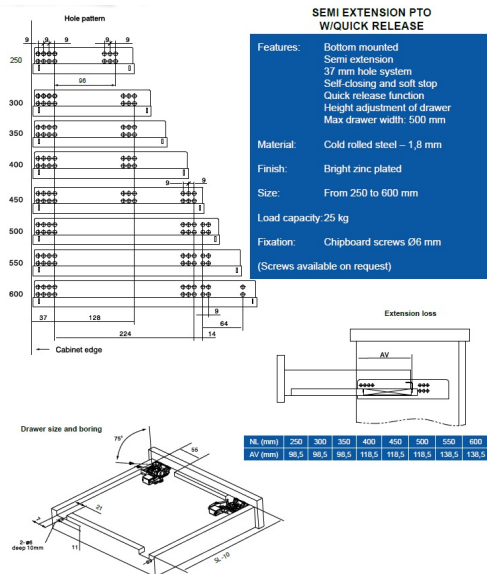

PRODUCT SHEET

Description:

Invis. Semi Ext. Slide, Self closing, Pre-Zinc, 600mm, W/Quick Release & Inner Dampers

Item number:

16.13.537-0

Units	Box	Carton	HS Code	Barcode
Pair	1	10	8302420090	
				5704866001120